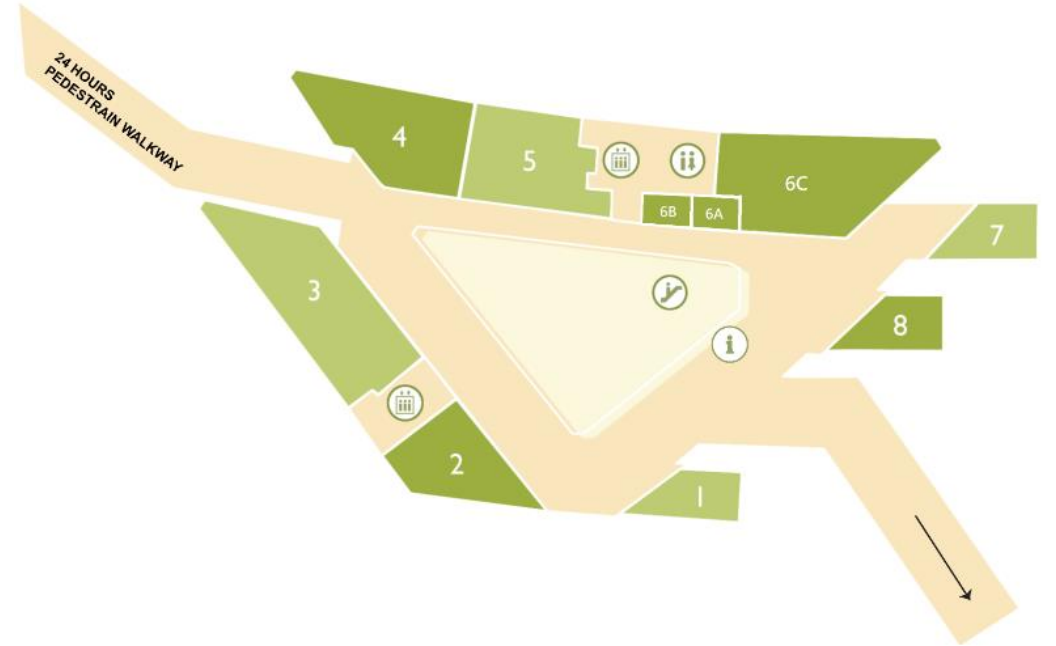

Toilets

Lift

Elevator

G/f

2/f

FOOTBRIDGE LINKED TO  
MTR WU KAI SHA TERMINUS